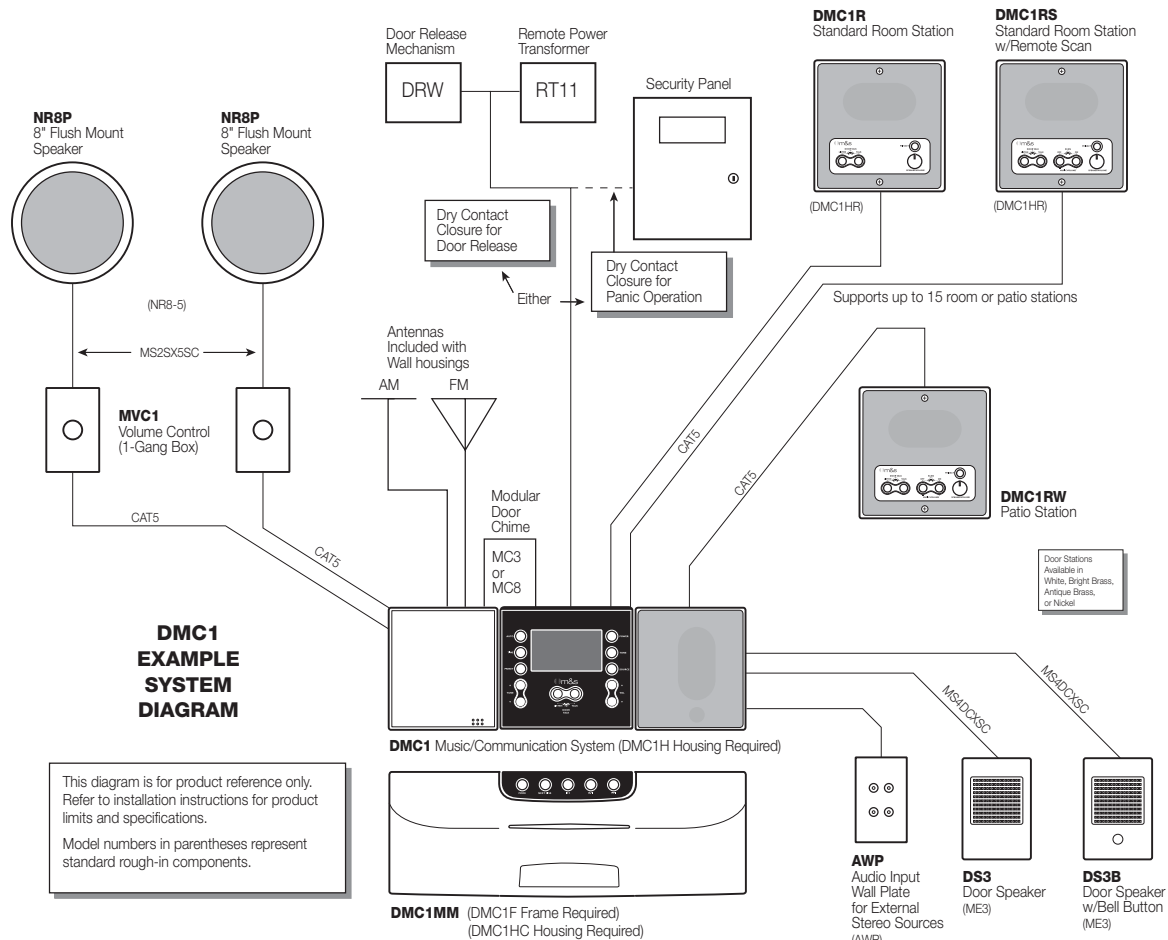

DMC1 System Diagram

This diagram is for product reference only. Refer to installation instructions for product limits and specifications. Model numbers in parentheses represent standard rough-in components.

DMC1 System Specifications

- Supports up to 15 room stations
- Supports up to 3 door speakers
- CAT5 wiring to room and patio stations
- For new or 6-wire intercom system retrofit installations
- 30 Watts (RMS) maximum output power
- Two music source inputs
- Eight AM and eight FM radio station tuner presets
- Remote volume and source control from room stations
- Privacy, intercom only, and door release features
- Programmable monitor override
- Automatic on/off feature
- Optional three-note and eight-note door chime
- White, almond and black faceplate colors available
- 15.25" w x 5.3125" h

Optional DMC1 iPlay® Specifications

- DMC1 iPlay® dock for playing music and device charging
- 3.5mm audio input jack for MP3 player audio
- Charge MP3/phone via power only USB-A port
- Single slot CD player supports CD/CD-R/CD-RW and MP3 discs
- White, almond and black faceplate colors available
- Available as an option/accessory to the DMC1 or DMC3-4 system
- 16" w x 12" h

DMC1 iPlay® is a registered trademark of Linear LLC.